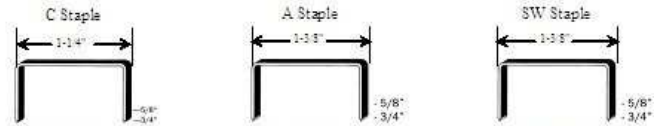

KP-CM Manual Carton "C" Stapler

KP-CBM Manual Post "C" Stapler

Kling-Pak C, A, and SW Carton Closing Staples

Tool	Description	Mag Capacity	Weight	Fastener Type	Leg Length	Use Fasteners
KP-APN	Pneumatic Top Stapler A	2 Strips	4.4 Lbs.	A (1-3/8" Crown) Strip	5/8" - 3/4"	KP-A Series
KP-APN22	Pneumatic Top Stapler A	2 Strips	4.4 Lbs.	A (1-3/8" Crown) Strip	3/4" - 7/8"	KP-A Series
KP-CPN	Pneumatic Top Stapler C	2 Strips	4.4 Lbs.	C (1-1/4" Crown) Strip	5/8" - 3/4"	KP-C Series
KP-SWPN	Pneumatic Top Stapler SW	2 Strips	4.4 Lbs.	SW (1-3/8" Crown) Strip	5/8" - 3/4"	KP-SW Series
KP-AM	Manual Top Stapler A	2 Strips	4.4 Lbs.	A (1-3/8" Crown) Strip	5/8" - 3/4"	KP-A Series
KP-CM	Manual Top Stapler C	2 Strips	4.4 Lbs.	C (1-1/4" Crown) Strip	5/8" - 3/4"	KP-C Series
KP-SWM	Manual Top Stapler SW	2 Strips	4.4 Lbs.	SW (1-3/8" Crown) Strip	5/8" - 3/4"	KP-SW Series
KP-ABPN	Pneumatic Bottom Post Stapler A	-	-	A (1-3/8" Crown) Strip	5/8", 3/4", 7/8"	KP-A Series
KP-CBPN	Pneumatic Bottom Post Stapler C	-	-	C (1-1/4" Crown) Strip	5/8", 3/4", 7/8"	KP-C Series
KP-ABM	Manual Bottom Post Stapler A	-	-	A (1-3/8" Crown) Strip	5/8", 3/4", 7/8"	KP-A Series
KP-CBM	Manual Bottom Post Stapler C	-	-	C (1-1/4" Crown) Strip	5/8", 3/4", 7/8"	KP-C Series
KP-ASM	Manual Side Arm Stapler A	-	-	A (1-3/8" Crown) Strip	5/8", 3/4", 7/8"	KP-A Series
KP-CSM	Manual Side Arm Stapler C	-	-	C (1-1/4" Crown) Strip	5/8", 3/4", 7/8"	KP-C Series

Fastener	Leg	Crown	M/Box	Box/Carton	Box/Pallet	Pallet Weight
K-A-5/8	5/8"	1-3/8"	2	10	450	1923
K-A-3/4	3/4"	1-3/8"	2	10	480	2419
K-A-7/8	7/8"	1-3/8"	2	10	240	1340
<i>Similar to ISM "A", JK 560 and Bostitch SW9040 Series</i>						
K-C-5/8	5/8"	1-1/4"	2.5	10	400	1627
K-C-3/4	3/4"	1-1/4"	2.5	10	360	1591
<i>Similar to ISM "C" and JK 561 Series</i>						
K-SW7437-5/8	5/8"	1-3/8"	2	10	360	1504
K-SW7437-3/4	3/4"	1-3/8"	2	10	360	1677
<i>Similar to Bostitch SW7437 Series</i>						