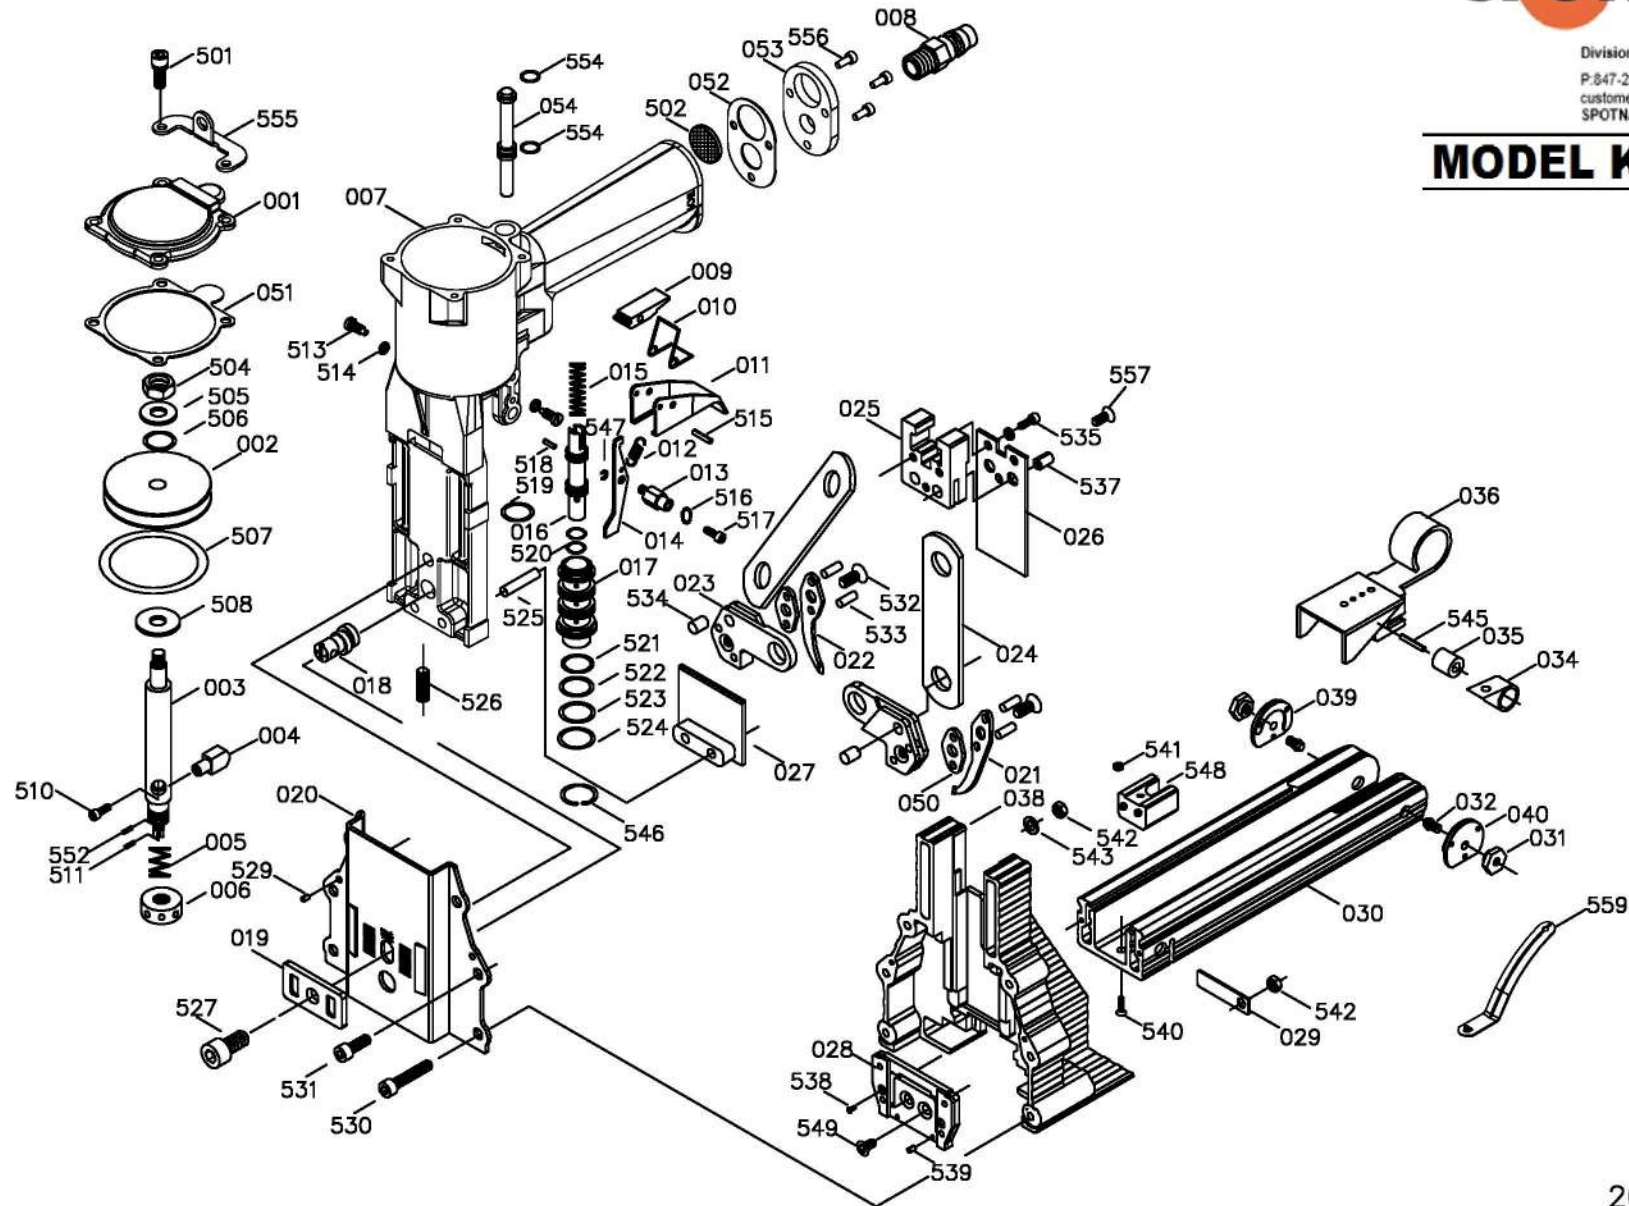

Division of Peace Industries, LTD.
P:847-259-1620 | F:888-369-2588
customerservice@spotnails.com
SPOTNAILS.BIZ | SPOTNAILS.COM

MODEL KSC3519A

2020/07/14
Rev.2023/06/20

SPOTNAILS MODEL KSC3519A

Ref No.	Part No.	Description
001	P-60198	Cap
002	P-66116	Piston
003	P-16017	Piston Rod
004	P-96141	Block
005	P-18501	Spring
006	P-96142	Collar
007	P-01286	Body
008	P-30119	Coupling Plug
009	P-96143	Block
010	P-18502	Spring
011	P-21090	Trigger
012	P-18503	Spring
013	P-16018	Rod
014	P-21091	Trigger Controll
015	P-18504	Spring
016	P-22205	Plunger
017	P-22203	Valve Body
018	P-16019	Adjusting Rod
019	P-96144	Adjusting Plate
020	P-10322	Front Plate
021	P-31064	Right Anvil
022	P-31065	Left Anvil
023	P-31066	Anvil Holder (2)
024	P-31067	Anvil Link (2)
025	P-96145	Block
026	P-06266	Driver
027	P-96147	Cover Unit
028	P-96149	Driver Guide Unit
029	P-96153	Plate (2)
030	P-12517	Magazine
031	P-26176	Rod Nut (2)
032	P-96154	Rod (2)

Ref No.	Part No.	Description
034	P-18507	Spring
035	P-96157	Roller
036	P-09224	Pusher Unit
038	P-12520	Magazine Seat
039	P-96155	Right Pusher Guide
040	P-96156	Left Pusher Guide
050	P-32246	Washer (2)
051	P-62083	Gasket
052	P-62087	Gasket
053	P-12524	Cover
054	P-96166	Stem
501	P-24533	Hex Socket Head Bolt (4)
502	P-96161	Silencer
504	P-26180	Hex Nut
505	P-32248	Washer
506	P-64505	O-Ring
507	P-64503	O-Ring
508	P-32249	Washer
509	P-32250	Spring Washer
510	P-24534	Hex Socket Head Bolt
511	P-07406	Spring Pin
513	P-24595	Trigger Screw (2)
514	P-32250	Spring Washer (2)
515	P-07407	Spring Pin
516	P-32251	Washer
517	P-24538	Hex Socket Head Bolt
518	P-07408	Spring Pin
519	P-64504	O-Ring
520	P-64505	O-Ring (2)
521	P-64506	O-Ring
522	P-64507	O-Ring

Ref No.	Part No.	Description
523	P-64508	O-Ring
524	P-64509	O-Ring
525	P-96163	Rod (2)
526	P-24527	Hex Socket Set Screw
527	P-24531	Hex Socket Head Bolt
528	P-32252	Spring Washer
529	P-07400	Spring Pin (4)
530	P-24529	Hex Socket Head Bolt (2)
531	P-24530	Hex Socket Head Bolt (4)
532	P-24532	Flat Head Cap Screw (2)
533	P-07401	Pin (4)
534	P-07402	Pin (2)
535	P-24524	Hex Socket Head Bolt (2)
537	P-07403	Spring Pin (2)
538	P-24535	Phillips Flat Head Cap Screw (2)
539	P-07404	Spring Pin (2)
540	P-24536	Flat Head Cap Screw
541	P-26178	Locknut
542	P-26179	Locknut (6)
543	P-32247	Washer (4)
545	P-07405	Spring Pin
546	P-32253	C-Ring
547	P-32254	E-Ring
548	P-96162	Bracket
549	P-24537	Flat Head Cap Screw (2)
552	P-07409	Plastic Pin
554	P-64511	O-Ring (2)
555	P-96164	Tool Hanger
556	P-24542	Flat Head Cap Screw (3)
557	P-24539	Flat Head Cap Screw
559	P-97491	Staple Remover

◆ Parts Included In AS-97324 O-Ring And Seal Kit